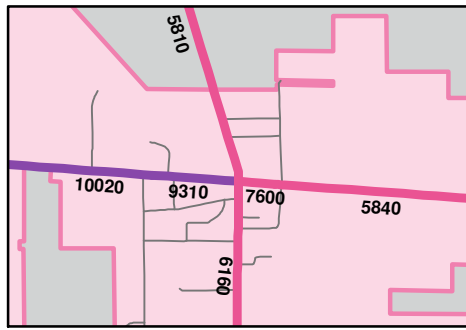

Chardon

Middlefield

Burton

Geauga County Annual Average Daily Traffic 2013

Ohio Department of Transportation
Office of Technical Services
Traffic Monitoring Section
ODOT.Traffic.Counts@dot.state.oh.us
614-466-3728