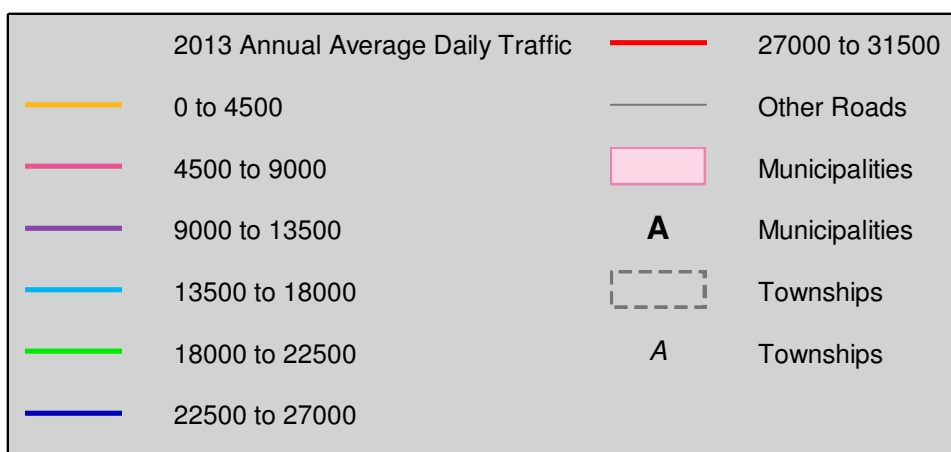

Chardon

Middlefield

Burton

Geauga County Annual Average Daily Traffic 2013

Ohio Department of Transportation
Office of Technical Services
Traffic Monitoring Section
ODOT.Traffic.Counts@dot.state.oh.us
614-466-3728