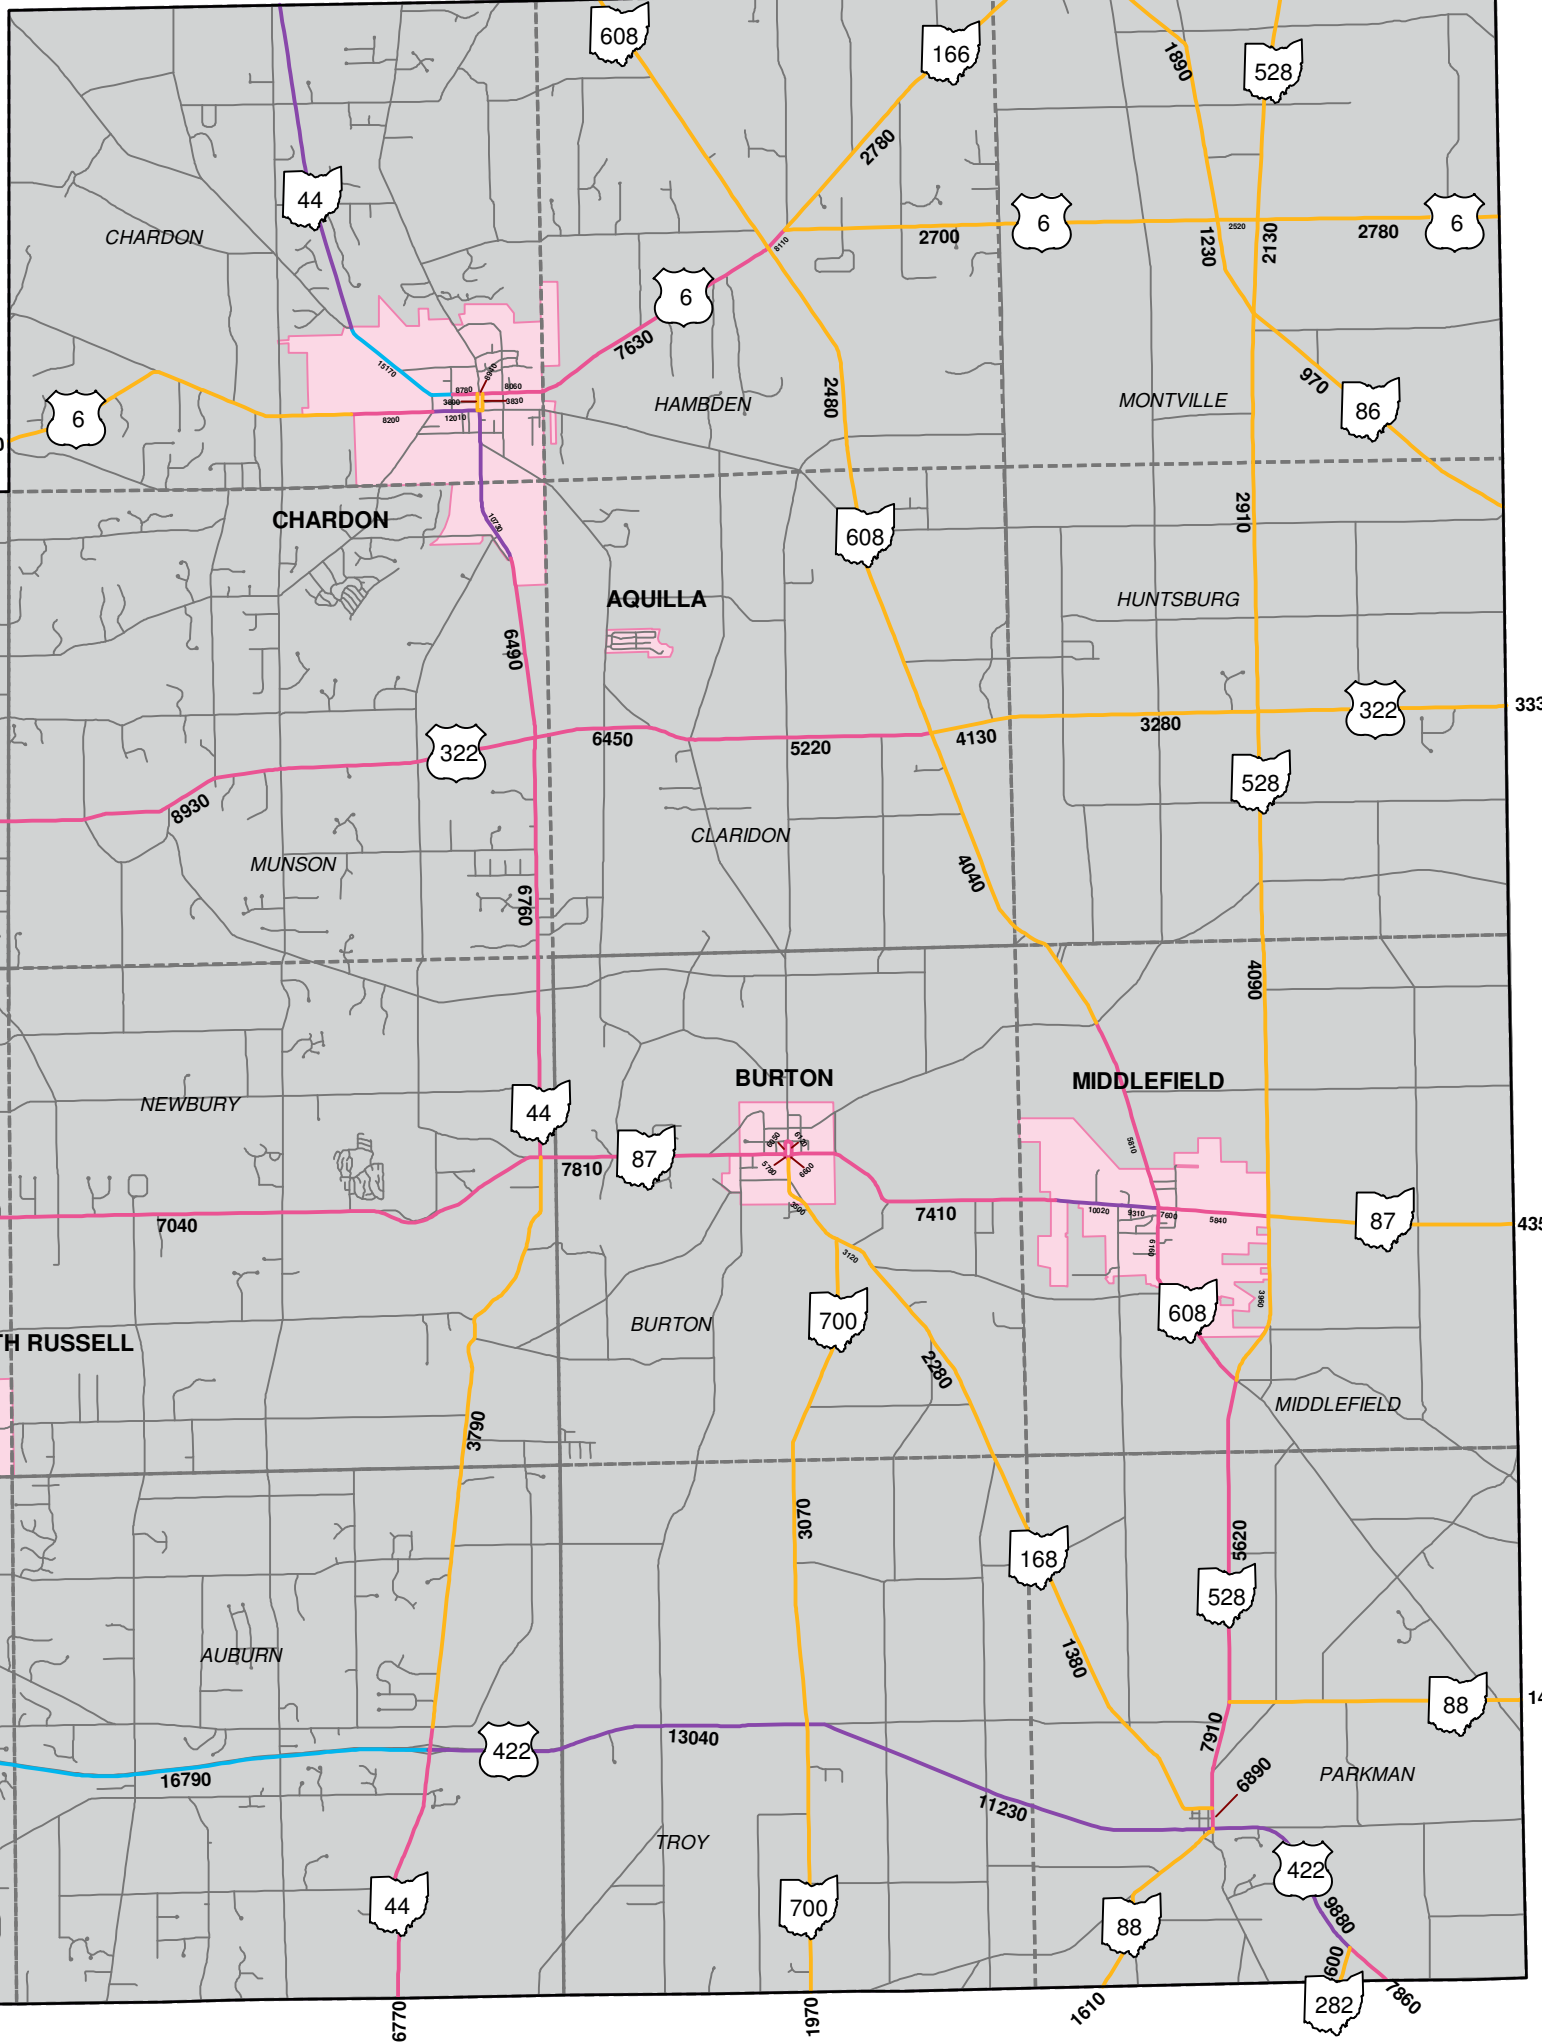

Chardon

Middlefield

Burton

Geauga County Annual Average Daily Traffic 2013

Ohio Department of Transportation
Office of Technical Services
Traffic Monitoring Section
ODOT.Traffic.Counts@dot.state.oh.us
614-466-3728