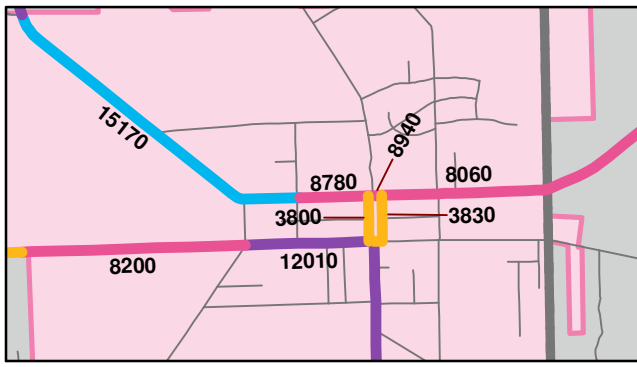

Chardon

Middlefield

Burton

Geauga County Annual Average Daily Traffic 2013

Ohio Department of Transportation
Office of Technical Services
Traffic Monitoring Section
ODOT.Traffic.Counts@dot.state.oh.us
614-466-3728